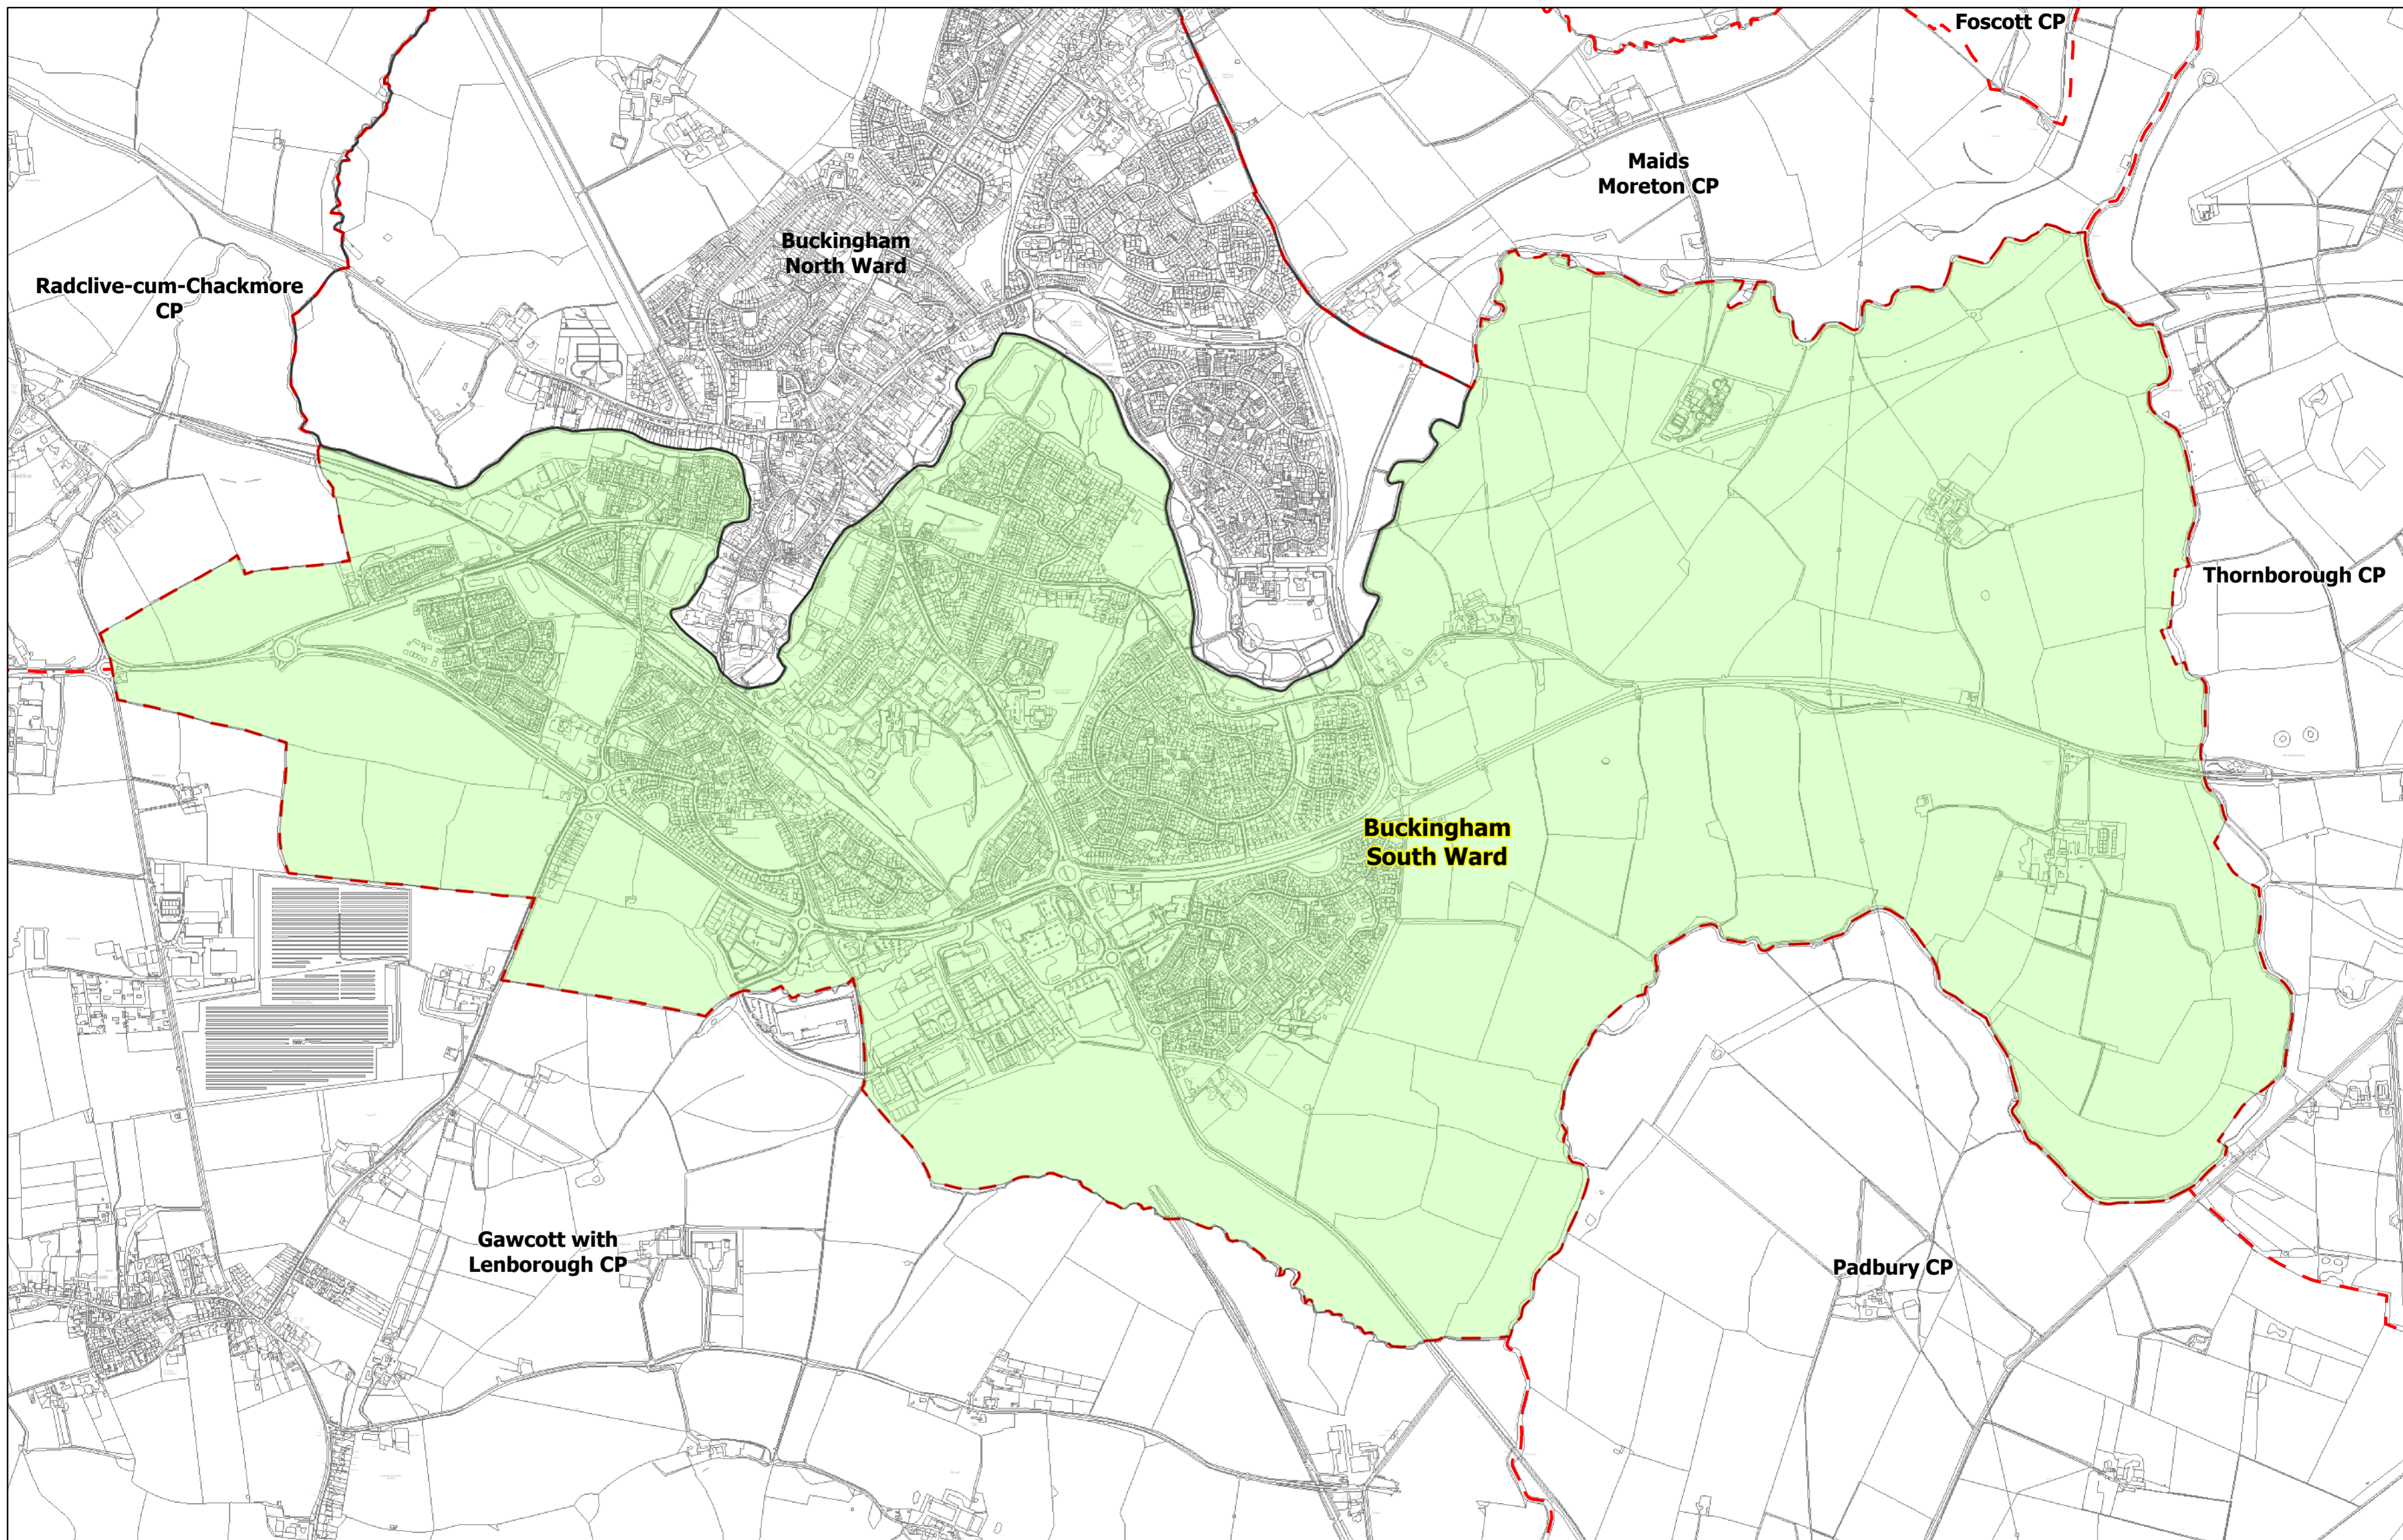

Radclive-cum-Chackmore
CP

Maids
Moreton CP

Foscott CP

**Buckingham
North Ward**

Buckingham
South Ward

Gawcott with
Lenborough CP

© Copyright Buckinghamshire Council
Licence No. 0100062456 2025

Buckingham North Parish Ward

Parish Ward Boundary
Parish Boundary

© Copyright Buckinghamshire Council
Licence No. 0100062456 2025

Buckingham South Parish Ward

Parish Ward Boundary
Parish Boundary